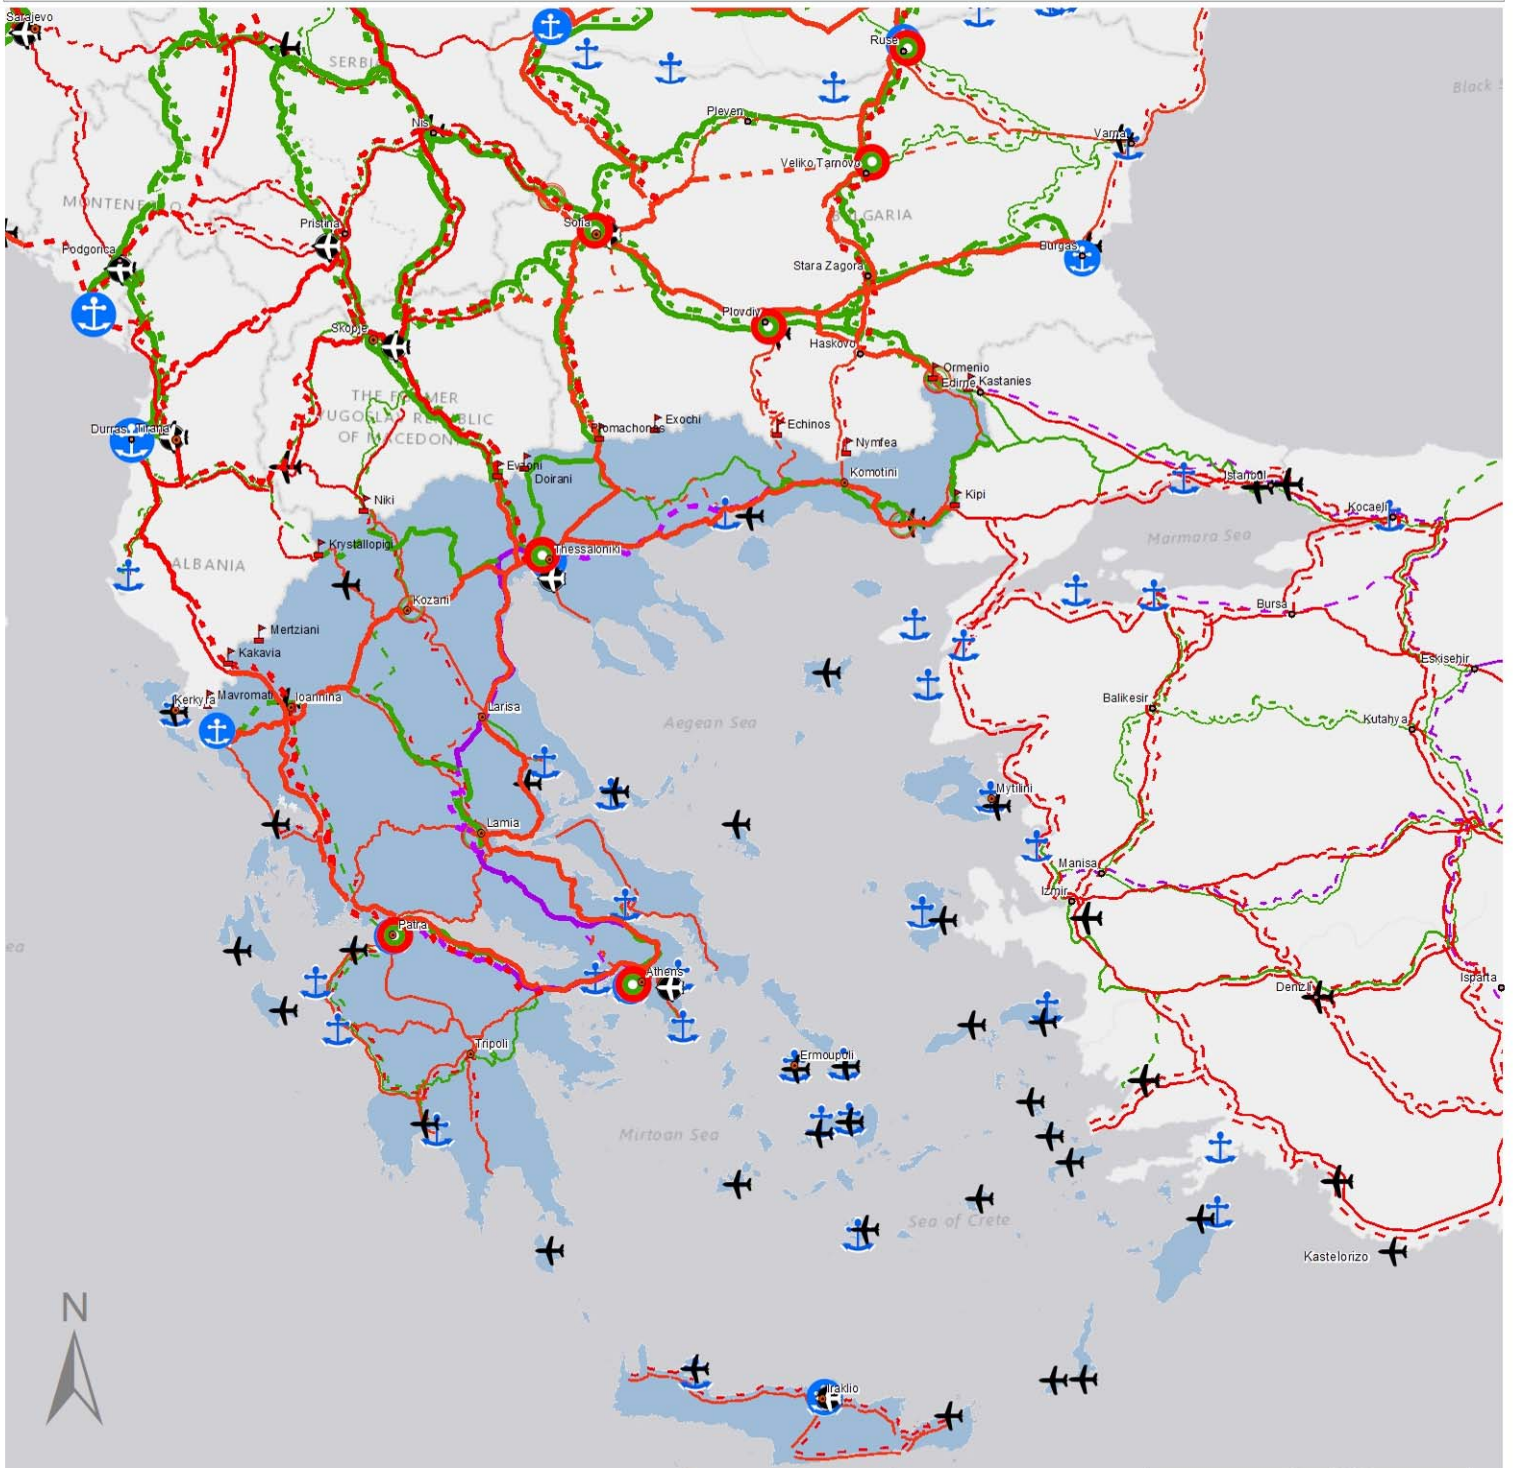

# TRANSEUROPEAN TRANSPORT NETWORK Comprehensive & Core Network

© European Commission - DG MOVE – 2015, Esri, HERE, DeLorme, MapmyIndia, © OpenStreetMap contributors, and the GIS user community

Data Source: EC, DG Mobility and Transport, TENTec Interactive Map Viewer  
<http://ec.europa.eu/transport/infrastructure/tentec/tentec-portal/map/maps.html>  
 Date: December 2017