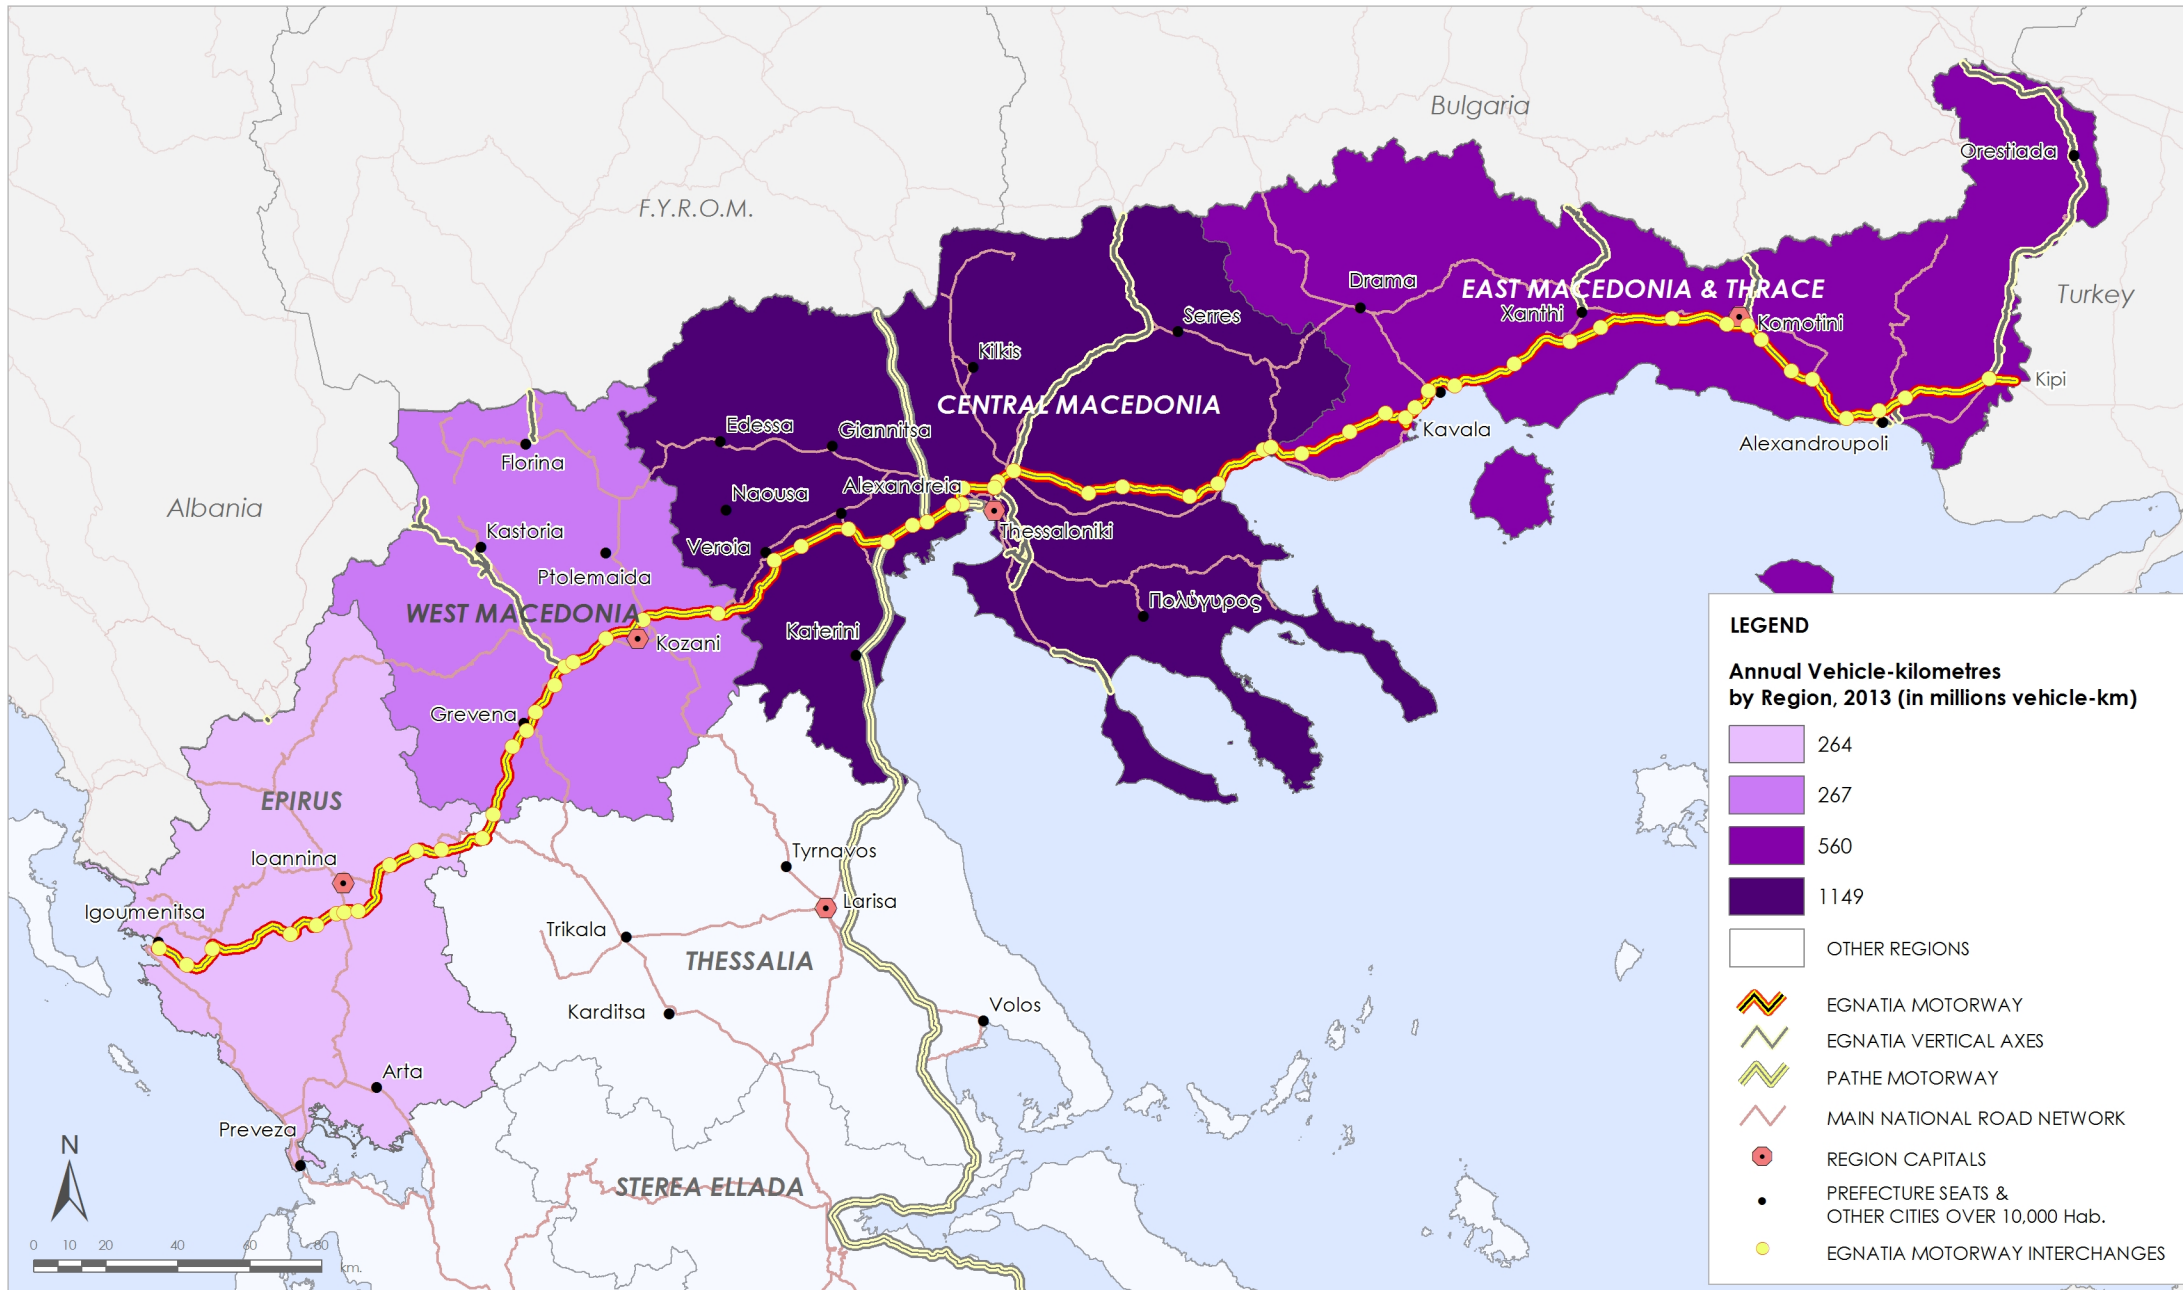

EGNATIA ODOS OBSERVATORY  
 TRAFFIC INDICATOR TRA07:  
 ANNUAL VEHICLE-KILOMETRES 2013

**LEGEND**

**Annual Vehicle-kilometres by Region, 2013 (in millions vehicle-km)**

	264
	267
	560
	1149
	OTHER REGIONS

EGNATIA MOTORWAY

EGNATIA VERTICAL AXES

PATHE MOTORWAY

MAIN NATIONAL ROAD NETWORK

REGION CAPITALS

PREFECTURE SEATS & OTHER CITIES OVER 10,000 Hab.

EGNATIA MOTORWAY INTERCHANGES