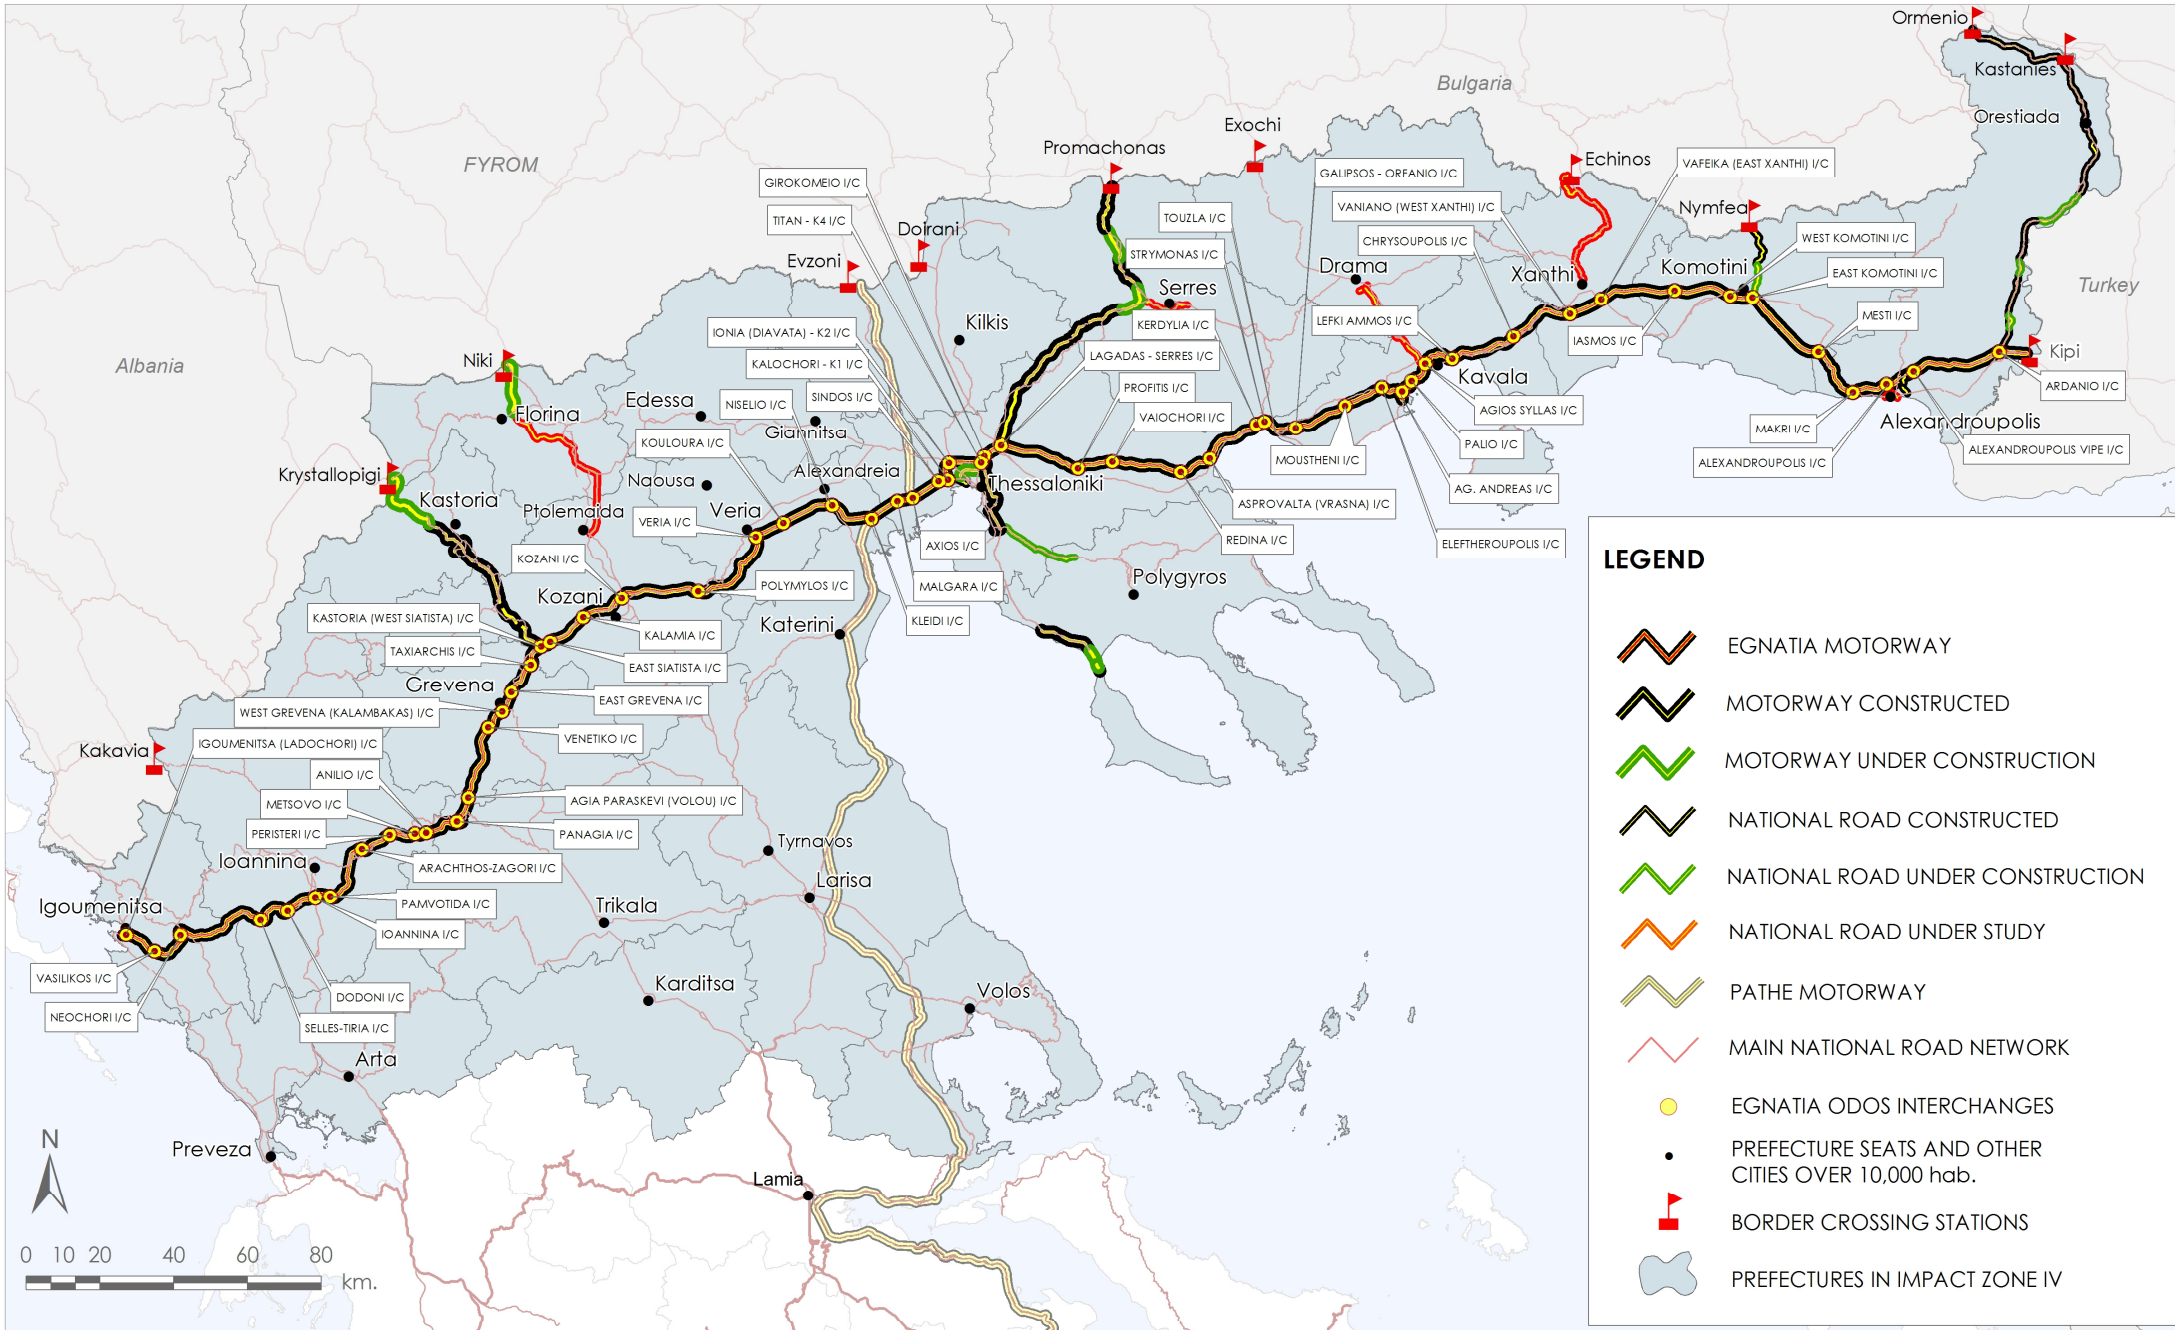

# EGNATIA MOTORWAY INTERCHANGES - EGNATIA MOTORWAY STATUS IN APRIL 2015

### LEGEND

- EGNATIA MOTORWAY
- MOTORWAY CONSTRUCTED
- MOTORWAY UNDER CONSTRUCTION
- NATIONAL ROAD CONSTRUCTED
- NATIONAL ROAD UNDER CONSTRUCTION
- NATIONAL ROAD UNDER STUDY
- PATHE MOTORWAY
- MAIN NATIONAL ROAD NETWORK
- EGNATIA ODOS INTERCHANGES
- PREFECTURE SEATS AND OTHER CITIES OVER 10,000 hab.
- BORDER CROSSING STATIONS
- PREFECTURES IN IMPACT ZONE IV